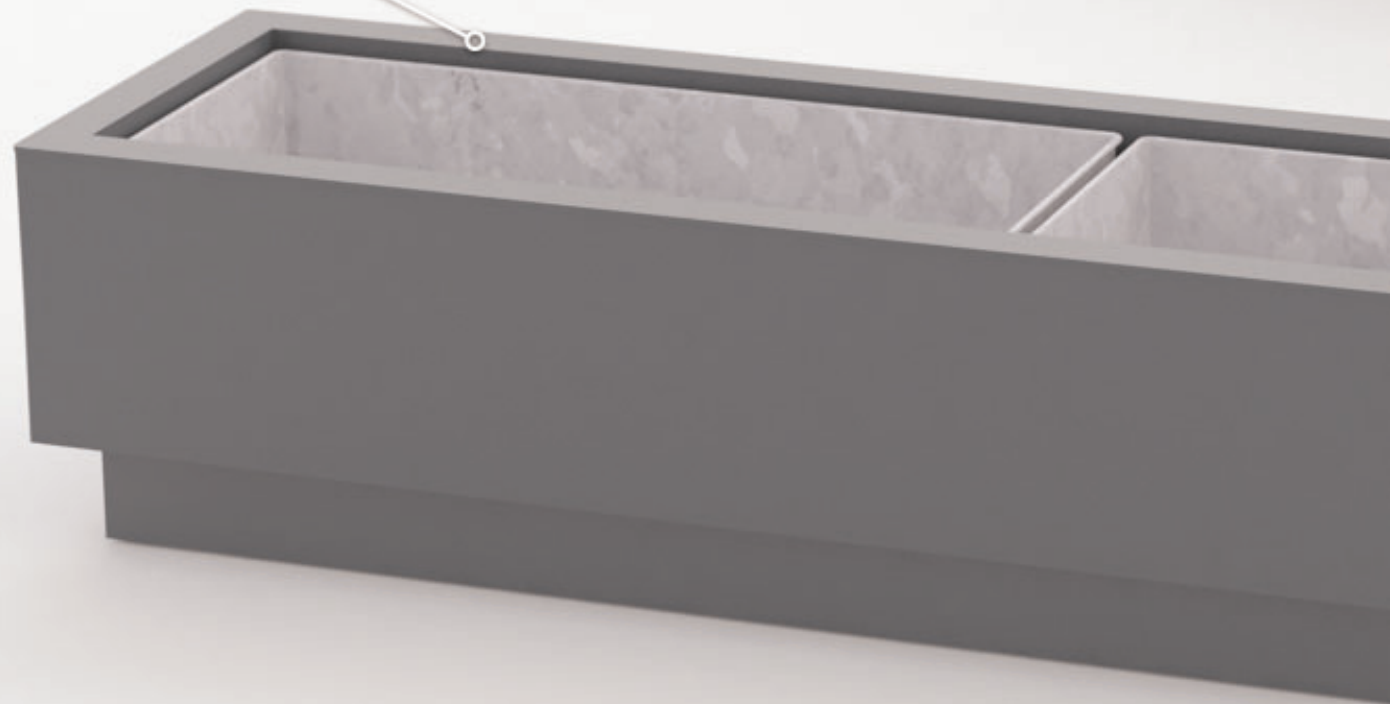

florium

florium

florium

Cleanly elaborated elegant flower containers are designed to offer truly universal use.

Its galvanized steel frame carries a cladding of galvanized steel sheet with powder paint finish or optionally wooden slats. The inner bin is made of galvanized sheet. Anchoring into a concrete footing or onto pavement.

steel structure, covered with steel sheet

FL650 / 670

Planter

steel structure, covered with wooden lamellas

FL720

Planter

steel structure, covered with wooden lamellas

florium

all-metal version

combined version

florium

all-metal version
Zinc coated supporting
frame is equipped with
zinc coated and powder
coated steel sheet casing.

florium

combined version
Casing with wooden
lamellas.