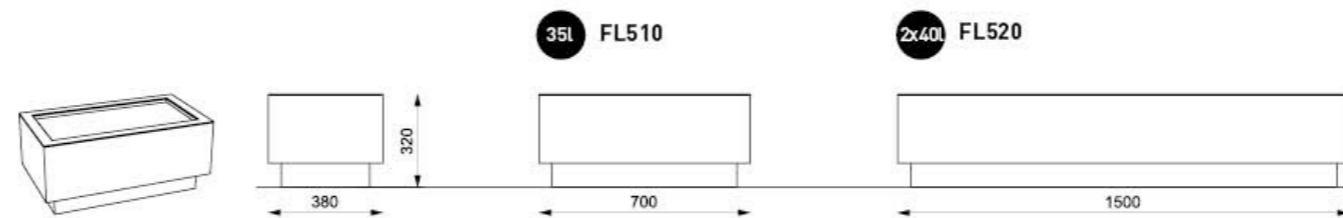

*b – pine wood
r – acacia wood
t – tropical wood*

FL510 / 520

Planter

steel structure, covered with steel sheet