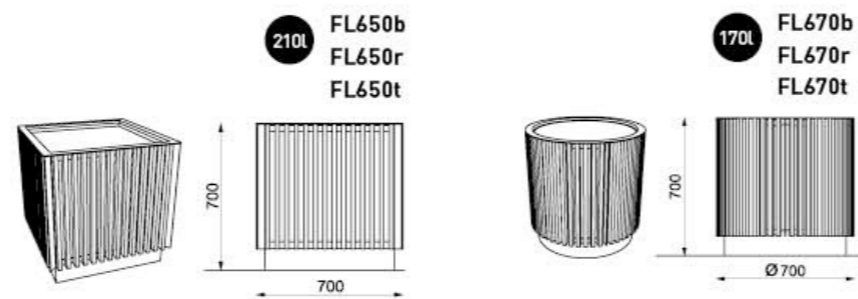

FL650 / 670

Planter

steel structure, covered with wooden lamellas