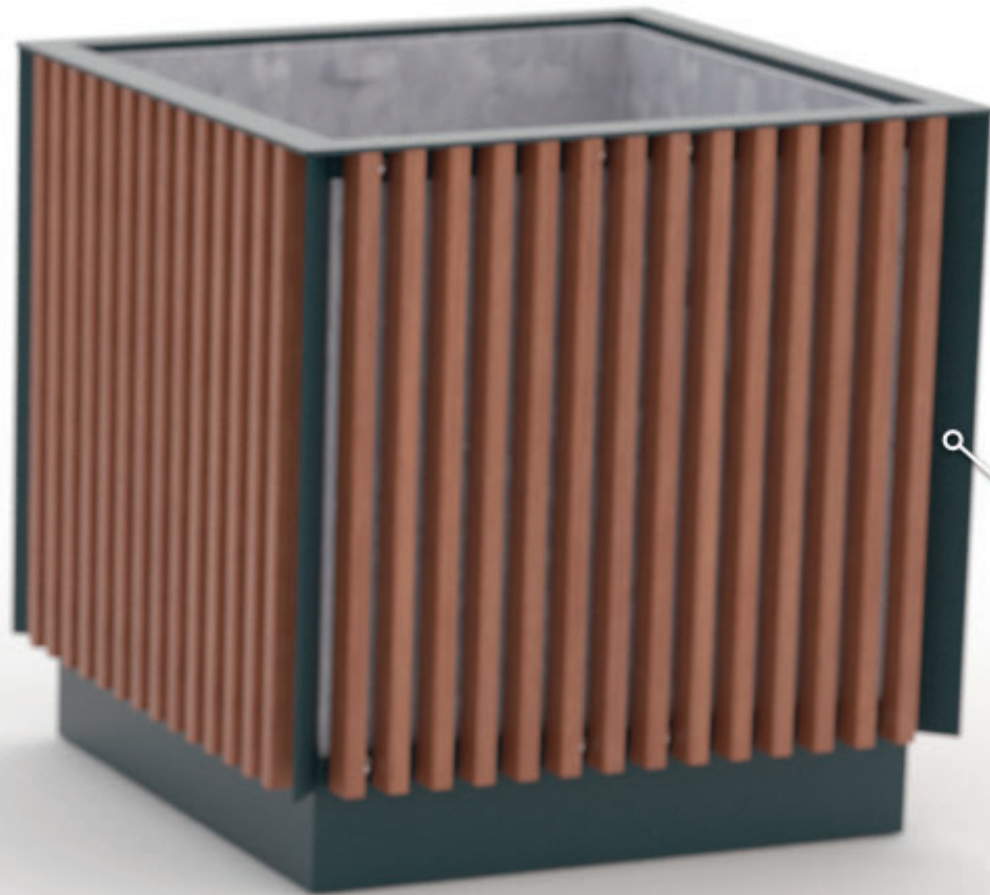

florium

florium

florium

Cleanly elaborated elegant flower containers are designed to offer truly universal use.

Its galvanized steel frame carries a cladding of galvanized steel sheet with powder paint finish or optionally wooden slats. The inner bin is made of galvanized sheet. Anchoring into a concrete footing or onto pavement.

steel structure, covered with steel sheet

FL650 / 670

Planter

steel structure, covered with wooden lamellas

FL720

Planter

steel structure, covered with wooden lamellas

florium

all-metal version

combined version

florium

all-metal version
Zinc coated supporting
frame is equipped with
zinc coated and powder
coated steel sheet casing.

florium

combined version
Casing with wooden
lamellas.