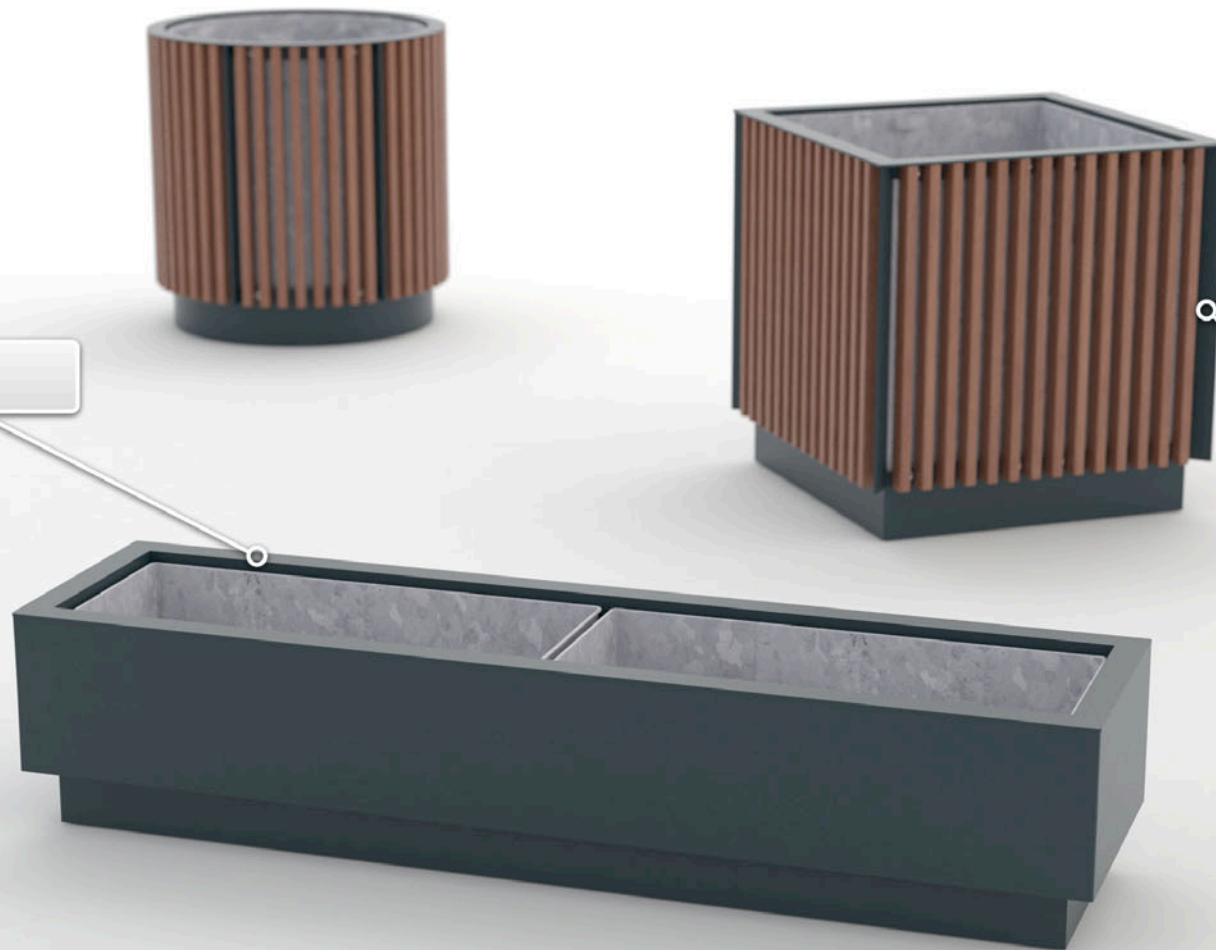

florium

florium

florium

Cleanly elaborated elegant flower containers are designed to offer truly universal use.

Its galvanized steel frame carries a cladding of galvanized steel sheet with powder paint finish or optionally wooden slats. The inner bin is made of galvanized sheet. Anchoring into a concrete footing or onto pavement.

steel structure, covered with steel sheet

FL650 / 670

Planter

steel structure, covered with wooden lamellas

FL720

Planter

steel structure, covered with wooden lamellas

florium

all-metal version

combined version

florium

all-metal version
Zinc coated supporting
frame is equipped with
zinc coated and powder
coated steel sheet casing.

florium

combined version
Casing with wooden
lamellas.