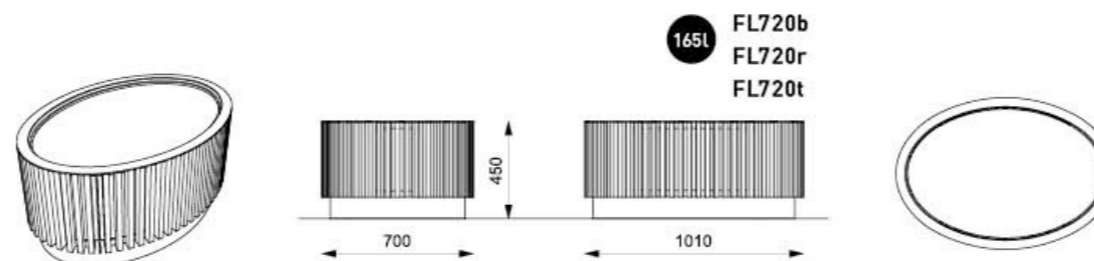

florium

florium

florium

Cleanly elaborated elegant flower containers are designed to offer truly universal use.

Its galvanized steel frame carries a cladding of galvanized steel sheet with powder paint finish or optionally wooden slats. The inner bin is made of galvanized sheet. Anchoring into a concrete footing or onto pavement.

florium

florium

florium

florium

florium

*b – pine wood
r – acacia wood
t – tropical wood*

FL510 / 520

Planter

steel structure, covered with steel sheet

FL650 / 670

Planter

steel structure, covered with wooden lamellas

FL720

Planter

steel structure, covered with wooden lamellas

florium

all-metal version

combined version

florium

all-metal version
Zinc coated supporting
frame is equipped with
zinc coated and powder
coated steel sheet casing.

florium

combined version
Casing with wooden
lamellas.