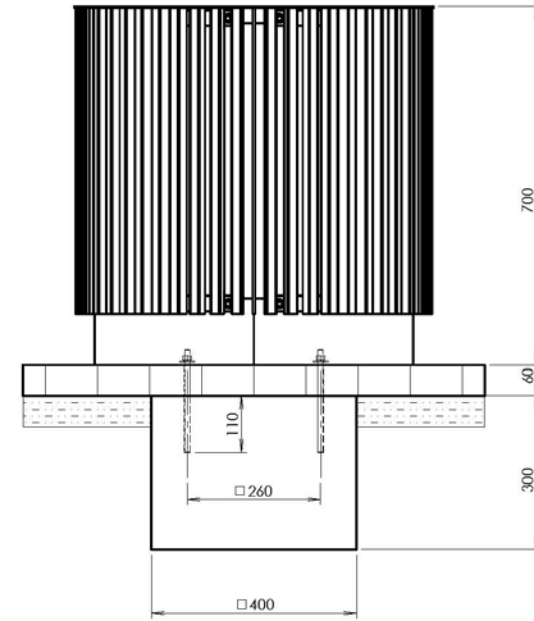

FL670
45.7kg

mmcité a.s.
Bílovice 519
687 12 Bílovice
TEL: +420 572 434 296
www.mmcite.com

FL650-670 - FLORIUM - ZÁKLAD
FOUNDATION
FUNDAMENTE