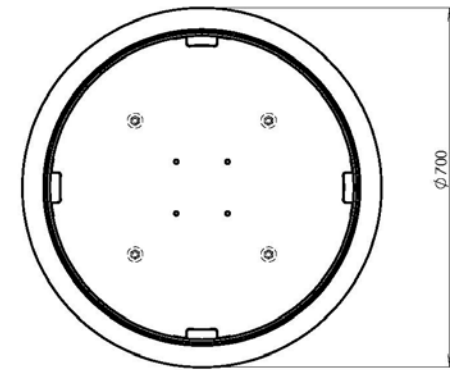

FL670
45.7kg

mmcité a.s.
Bílovice 519
687 12 Bílovice
TEL: +420 572 434 296
www.mmcite.com

FL650-670 - FLORIUM - ZÁKLAD
FOUNDATION
FUNDAMENTE