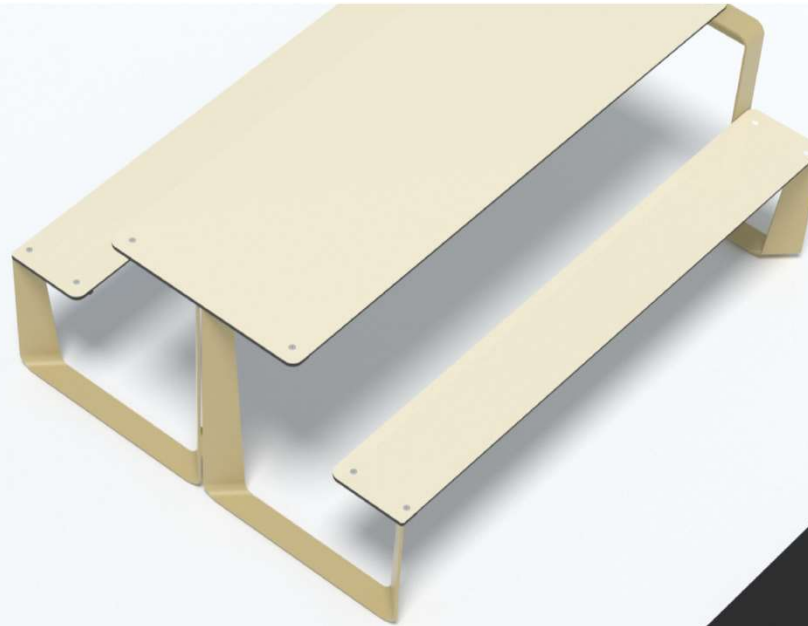

0075  
dark grey

0733  
hygienic white

0080  
black

0706  
glacier blue

0085  
white

0725  
yellowish green

NEWLY ENLARGED STANDARD HPL COLOUR RANGE